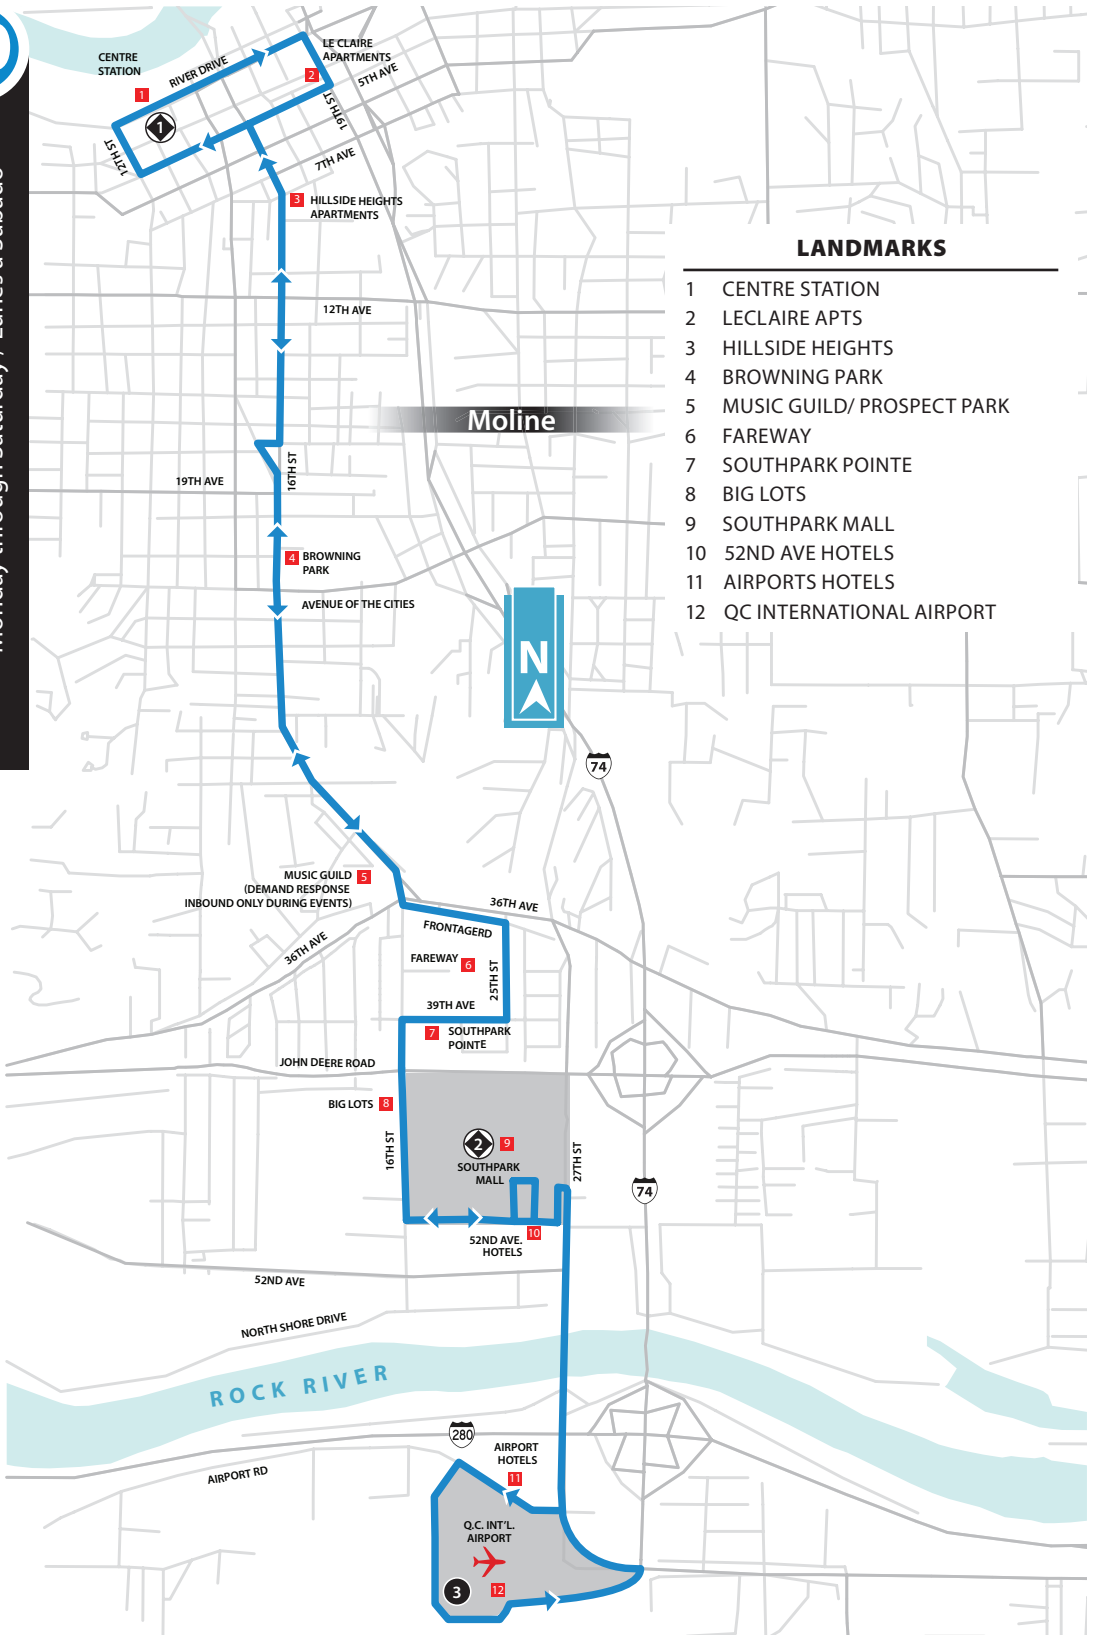

**ROUTE**

**20**

**METRO BLUE ROUTE / RUTA AZUL**  
Monday through Saturday / Lunes a Sabado

**LANDMARKS**

- 1 CENTRE STATION
- 2 LECLAIRE APTS
- 3 HILLSIDE HEIGHTS
- 4 BROWNING PARK
- 5 MUSIC GUILD/ PROSPECT PARK
- 6 FAREWAY
- 7 SOUTHPARK POINTE
- 8 BIG LOTS
- 9 SOUTHPARK MALL
- 10 52ND AVE HOTELS
- 11 AIRPORTS HOTELS
- 12 QC INTERNATIONAL AIRPORT

**BLUE LINE**
**20**
**UPDATED SATURDAY SCHEDULE**

	CENTRE STATION MOLINE ①	SOUTHPARK MALL MOLINE ②	QUAD CITY INTERNATIONAL AIRPORT ③	SOUTHPARK MALL MOLINE ②	CENTRE STATION MOLINE ①
<b>A.M.</b>	7:45	8:03		8:03	8:15
	8:15	8:38	8:46	8:53	9:15
	9:15	9:38	9:46	9:53	10:15
	10:15	10:38	10:46	10:53	11:15
	11:15	11:38	11:46	11:53	12:15
	12:15	12:38	12:46	12:53	1:15
	1:15	1:38	1:46	1:53	2:15
	2:15	2:38	2:46	2:53	3:15
	3:15	3:38	3:46	3:53	4:15
	4:15	4:38	4:46	4:53	5:15
5:15	5:38	5:46	5:53	6:15	
5:45	6:08	6:16	6:23	6:45	