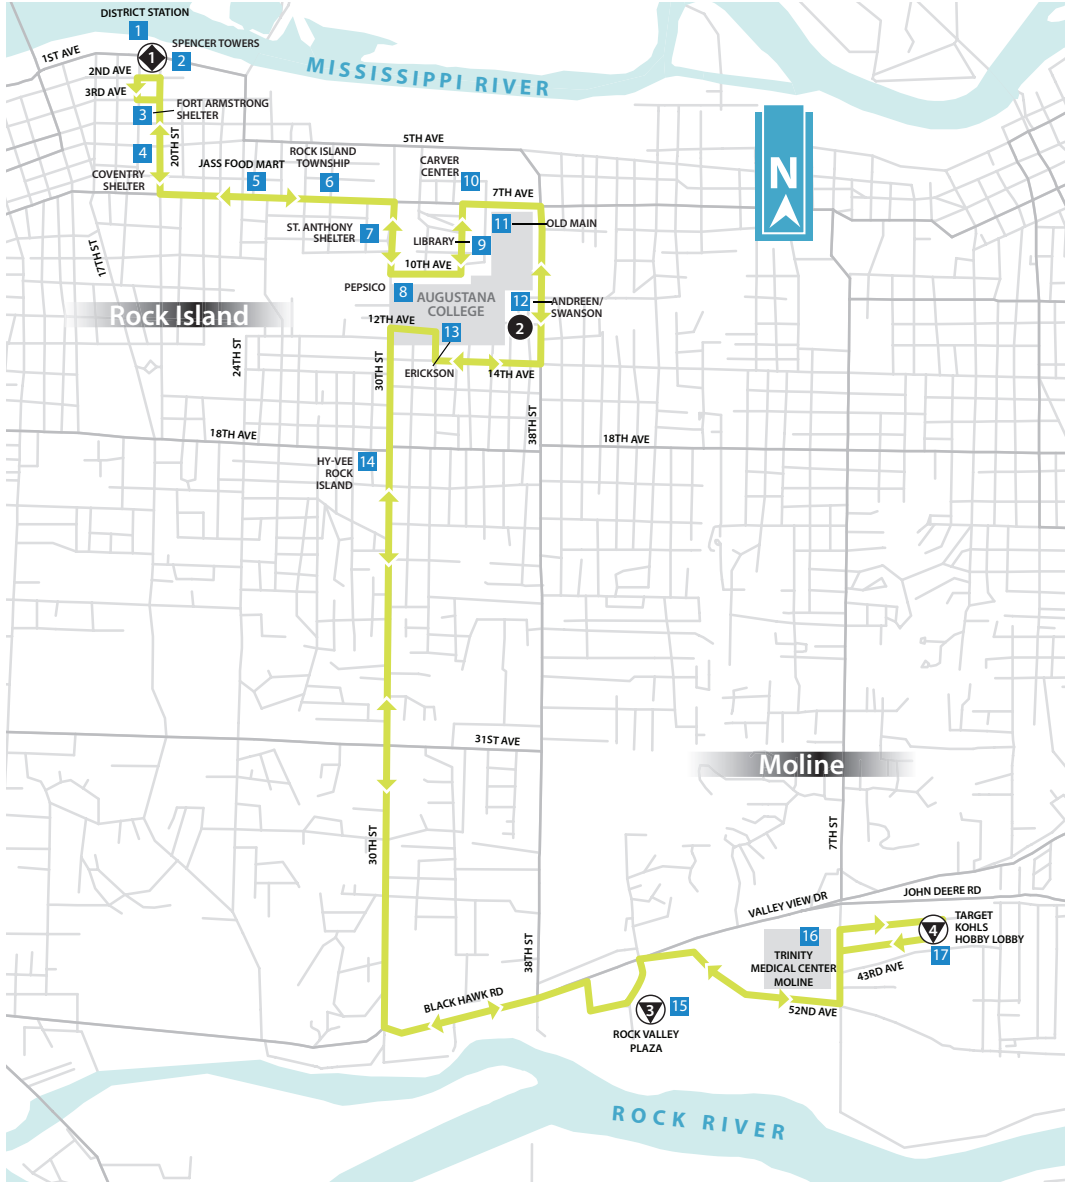

ROUTE

53

METRO LIME ROUTE / RUTA VERDE LIMON
Monday through Saturday / Lunes a Sabado

LANDMARKS

- | | |
|--------------------------|--|
| 1 DISTRICT STATION | 10 AUGUSTANA CARVER CENTER |
| 2 SPENCER TOWERS | 11 AUGUSTANA OLD MAIN |
| 3 FORT ARMSTRONG SHELTER | 12 AUGUSTANA ANDREEN/SWANSON |
| 4 COVENTRY SHELTER | 13 AUGUSTANA ERICKSON |
| 5 JASS FOOD MART | 14 HY-VEE, ROCK ISLAND |
| 6 ROCK ISLAND TOWNSHIP | 15 ROCK VALLEY PLAZA |
| 7 ST. ANTHONY SHELTER | 16 UNITY POINT TRINITY HOSPITAL MOLINE |
| 8 AUGUSTANA PEPSICO | 17 TARGET/KOHL'S/HOBBY LOBBY, MOLINE |
| 9 AUGUSTANA LIBRARY | |

LIME LINE **53** **SATURDAY**

	DISTRICT STATION ROCK ISLAND ①	AUGUSTANA COLLEGE SWANSON/ANDREEN ②	ROCK VALLEY PLAZA ③	KOHL'S / TARGET / HOBBY LOBBY ④	ROCK VALLEY PLAZA ③	AUGUSTANA COLLEGE SWANSON/ANDREEN ②	DISTRICT STATION ROCK ISLAND ①
A.M.	8:00	8:08	8:22	8:28	8:34	8:49	9:00
	9:00	9:08	9:22	9:28	9:34	9:49	10:00
	10:00	10:08	10:22	10:28	10:34	10:49	11:00
	11:00	11:08	11:22	11:28	11:34	11:49	12:00
P.M.	12:00	12:08	12:22	12:28	12:34	12:49	1:00
	1:00	1:08	1:22	1:28	1:34	1:49	2:00
	2:00	2:08	2:22	2:28	2:34	2:49	3:00
	3:00	3:08	3:22	3:28	3:34	3:49	4:00
	4:00	4:08	4:22	4:28	4:34	4:49	5:00
	5:00	5:08	5:22	5:28	5:34	5:49	6:00