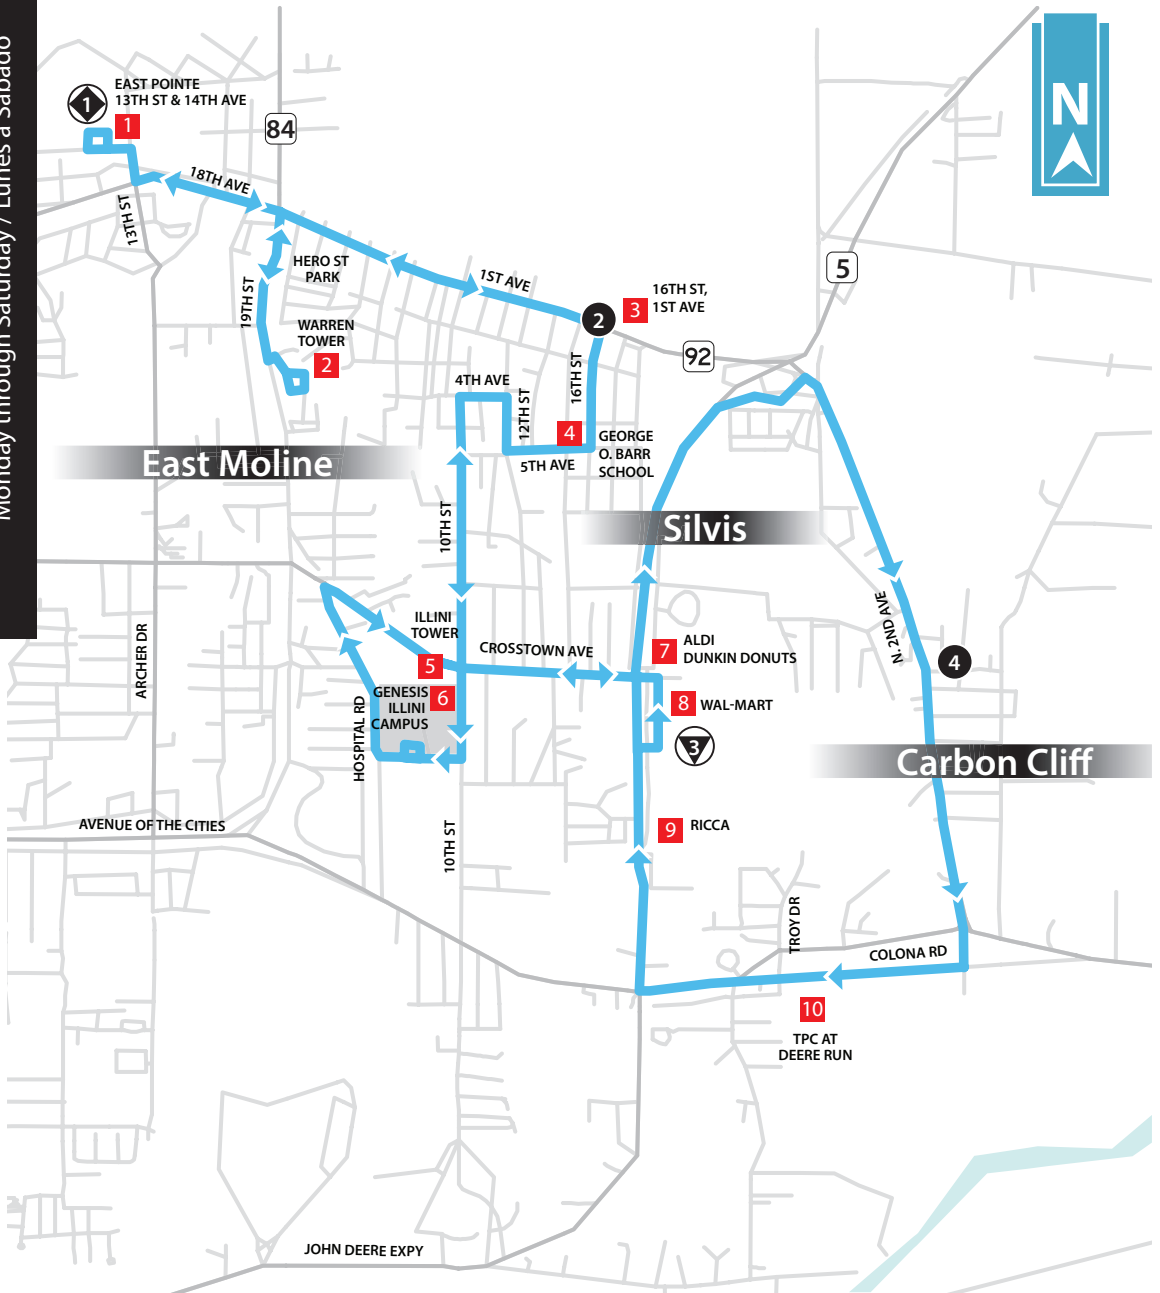

ROUTE

55

METRO SKY BLUE ROUTE / RUTA CIELO AZUL
Monday through Saturday / Lunes a Sabado

LANDMARKS

- 1 EAST POINTE STATION
- 2 WARREN TOWER
- 3 16TH STREET 1ST AVE SILVIS
- 4 GEORGE O. BARR SCHOOL
- 5 ILLINI TOWER
- 6 GENESIS ILLINI CAMPUS
- 7 ALDI/DUNKIN DONUTS
- 8 WALMART SILVIS
- 9 RICCA
- 10 TPC AT DEERE RUN

SKY BLUE LINE **55** **SATURDAY**

	EAST POINTE STATION ①	16TH STREET & 1ST SILVIS ②	WAL-MART SILVIS ③	CARBON CLIFF ④	WAL-MART SILVIS ③	16TH STREET & 1ST SILVIS ②	EAST POINTE STATION ①
A.M.	8:45	8:53	9:05	9:10	9:25	9:37	9:45
	9:45	9:53	10:05	10:10	10:25	10:37	10:45
	10:45	10:53	11:05	11:10	11:25	11:37	11:45
	11:45	11:53	12:05	12:10	12:25	12:37	12:45
P.M.	12:45	12:53	1:05	1:10	1:25	1:37	1:45
	1:45	1:53	2:05	2:10	2:25	2:37	2:45
	2:45	2:53	3:05	3:10	3:25	3:37	3:45
	3:45	3:53	4:05	4:10	4:25	4:37	4:45
	4:45	4:53	5:05	5:10	5:25	5:37	5:45
	5:45	5:53	6:05	6:10	6:25	6:37	6:45