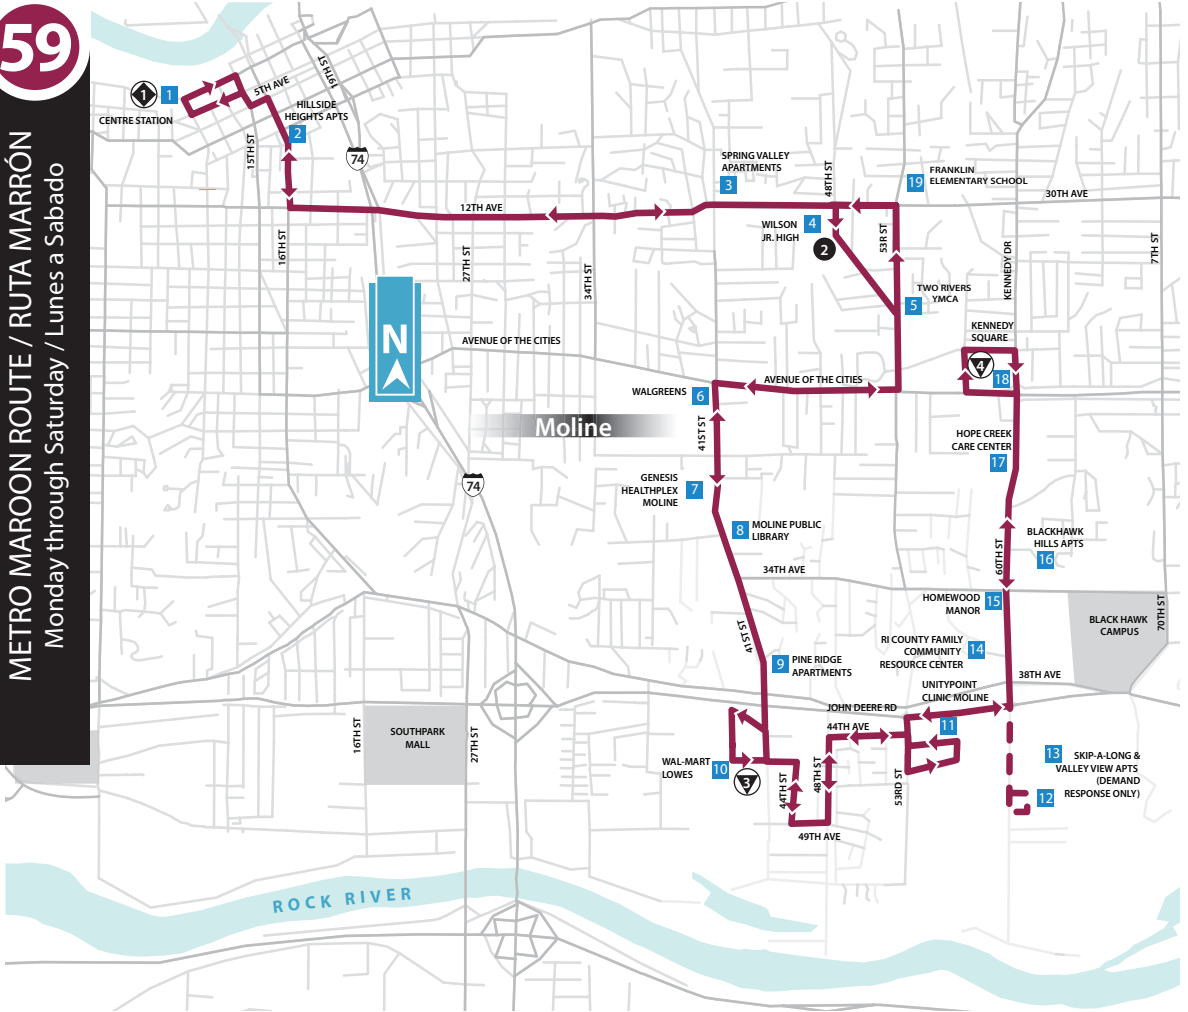

ROUTE

59

METRO MAROON ROUTE / RUTA MARRÓN
Monday through Saturday / Lunes a Sábado

LANDMARKS

- 1 CENTRE STATION
- 2 HILLSIDE HEIGHTS APARTMENTS
- 3 SPRING VALLEY APARTMENTS
- 4 WILSON JR. HIGH
- 5 TWO RIVERS YMCA
- 6 WALGREENS
- 7 GENESIS HEALTHPLEX
- 8 MOLINE PUBLIC LIBRARY
- 9 PINE RIDGE APARTMENTS
- 10 WAL-MART/LOWES
- 11 UNITYPOINT CLINIC MOLINE
- 12 SKIP-A-LONG
- 13 VALLEY VIEW APPTS
- 14 RI COUNTY FAMILY COMMUNITY RESOURCE CENTER
- 15 HOMEWOOD MANOR
- 16 BLACKHAWK HILLS APPTS
- 17 HOPE CREEK CARE CENTER
- 18 KENNEDY SQUARE
- 19 FRANKLIN SCHOOL

MAROON LINE
59
UPDATED SATURDAY SCHEDULE

	CENTRE STATION MOLINE ①	WILSON JR HIGH ②	WALMART MOLINE ③	KENNEDY SQUARE EAST MOLINE ④	WALMART MOLINE ③	WILSON JR HIGH ②	CENTRE STATION MOLINE ①
A.M.	7:45	7:58	8:17	8:33	8:47	8:58	9:15
	8:15	8:28	8:47	9:03	9:17	9:28	9:45
	9:15	9:28	9:47	10:03	10:17	10:28	10:45
	9:45	9:58	10:17	10:33	10:47	10:58	11:15
	10:45	10:58	11:17	11:33	11:47	11:58	12:15
	11:15	11:28	11:47	12:03	12:17	12:28	12:45
	12:15	12:28	12:47	1:03	1:17	1:28	1:45
	12:45	12:58	1:17	1:33	1:47	1:58	2:15
	1:45	1:58	2:17	2:33	2:47	2:58	3:15
	2:15	2:28	2:47	3:03	3:17	3:28	3:45
P.M.	3:15	3:28	3:47	4:03	4:17	4:28	4:45
	3:45	3:58	4:17	4:33	4:47	4:58	5:15
	4:45	4:58	5:17	5:33	5:47	5:58	6:15
	5:15	5:28	5:47	6:03	6:17	6:28	6:45